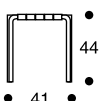

artek
artek.fi