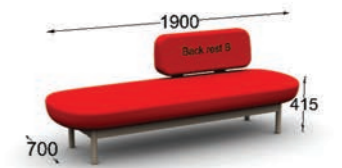

# LINKO

Design: Mikko Laakkonen

TABLE: BONDWOOD design Harri Kolehmainen

Linko modular seating system is a versatile combination of a bench and a sofa with a warm and soft feeling. The modularity of Linko comes out with different kinds of tables and backrests. It is ideal for lounge areas, waiting rooms, offices and other public spaces.

For information about standard materials visit [www.inno.fi](http://www.inno.fi)

LINKO BENCH

LINKO WITH BACKREST A

LINKO WITH BACKREST B

LINKO CONNECTOR & TABLE