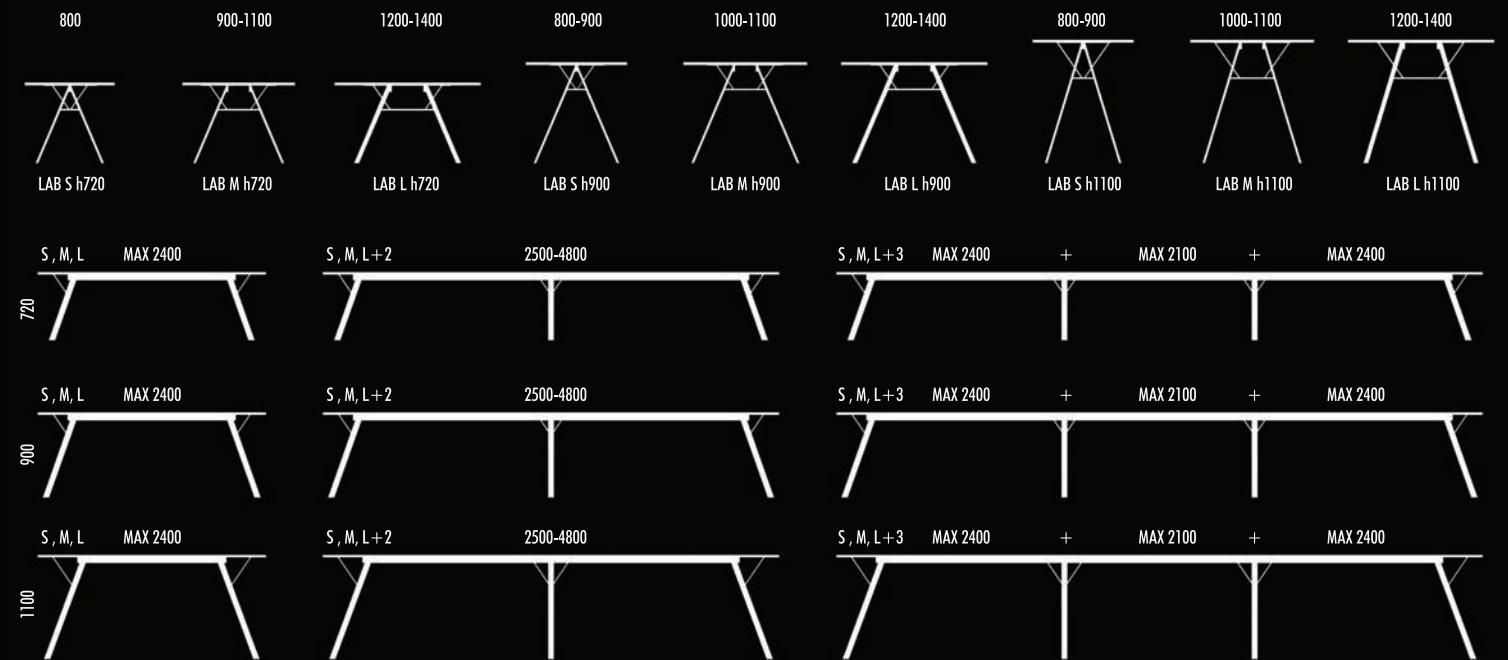

# LAB TABLE

Design: Harri Korhonen

Chairs: Lab Bar & Lab X

Cozy convention of the Lab table and chair series. Lab table is a casual meeting or dining table, available as an individual or a modular version and can be extended endlessly. Lab table system include several size categories and cable management options. High Lab tables are presented along with high chairs for productive stand-up meetings.

Lab L with flaps and tray for easy cable management