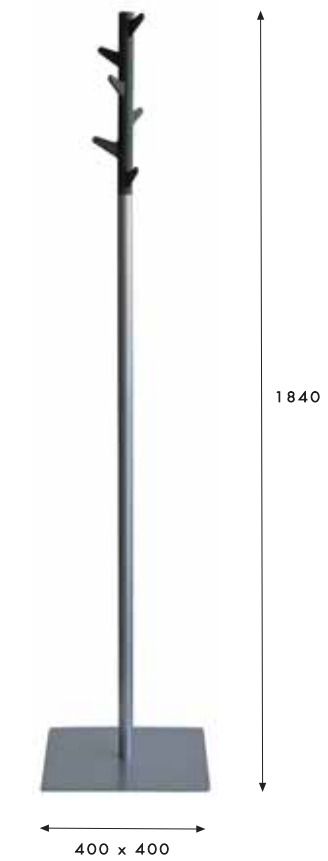

29
28
27
26
25
24
23
22
21
20
19
18
17
16
15
14
13
12
11
10
9
8
7
6
5
4
3
2
1

Oka-A

The ceiling hung coat rack hangs from the ceiling with a steel wire. It rotates and moves sideways, doesn't take floor space and makes cleaning much easier. Equipped with 6 rotating hooks and a height adjustment mechanism.

Material: Chromed steel and polyurethane
Standard colours of hooks: White, dark grey, lime green and orange

Oka C3 & C5

The wall attached Oka coat rack is available with either 3 or 5 hooks. Because of the very small width, there is a good possibility to use it in narrow areas like i.e. pillars. It works as well in larger rows or groups.

Material: Chromed steel and polyurethane
Standard colours of hooks: White, dark grey, lime green and orange

C3

C5

Oka-B

The freestanding coat rack is equipped with 6 rotating hooks and a square base. Because of its fresh and young formlanguage it is easy to achieve friendly looking environments. The coat rack works as well in single units spread at larger areas or in more compact dynamic groups.

Material: Epoxy coated steel and polyurethane
Standard colours of frame: White, black and aluminium.
Colours of hooks: White, dark grey, lime green and orange

INNO - TUOTE OY
MAIN OFFICE/ SHOWROOM
TÄHDENLENNONTIE 9
02240 ESPOO, FINLAND
TEL. +358-(0)9-8870380